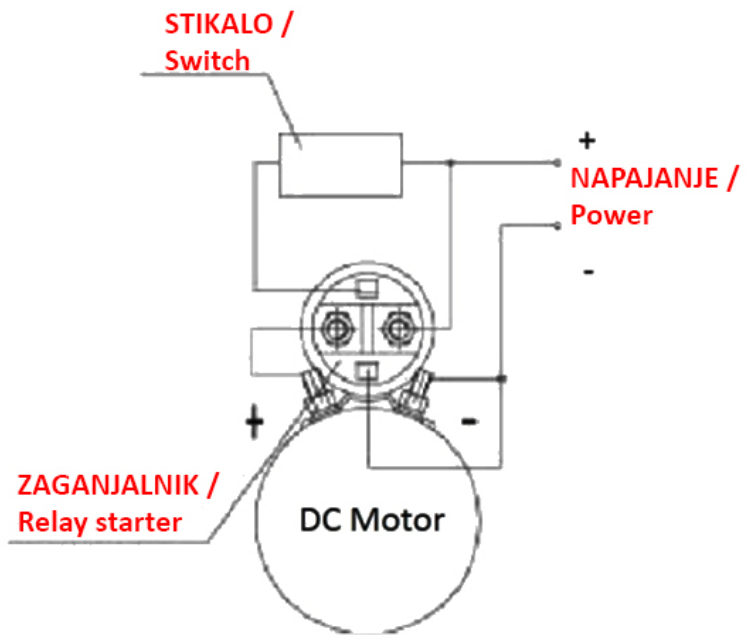

[mm]

Šifra / Code		100657	100658
El. napajanje / Voltage	[V]	12	24
El. tok / El. current	[A]	200	