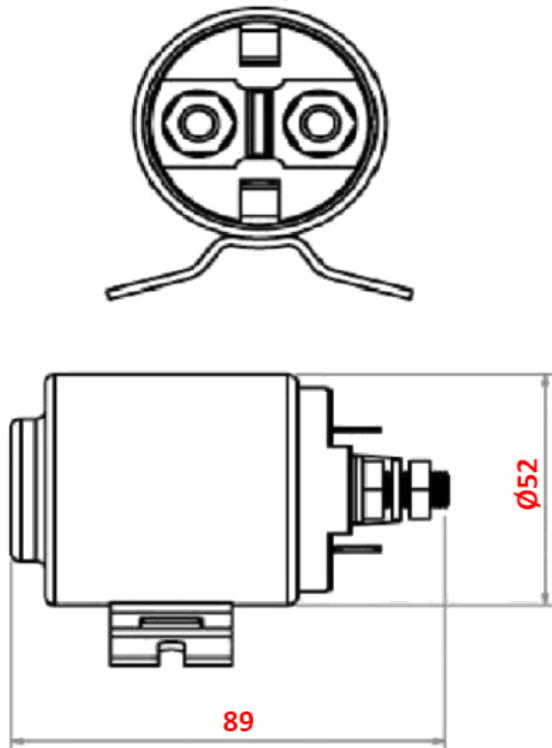

[mm]

Šifra / Code		100657	100658
El. napajanje / Voltage	[V]	12	24
El. tok / El. current	[A]	200	